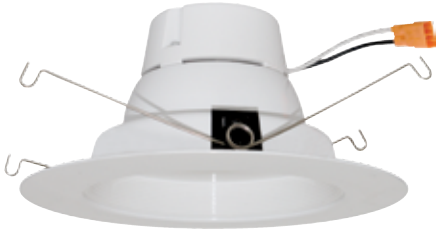

5" Round LED Inserts

EL61030W	EL61040W	EL61130W	EL61140W	EL61230W*
875 lm	950 lm	1100 lm	1200 lm	1350 lm
3000K	4000K	3000K	4000K	3000K
12W	12W	16W	16W	22W

*Not for use in Shallow Housings

LED Insert Baffle Trim

- Fits 5" or 6" dedicated 120V recessed housings
- Baffle reduces stray light
- Soft white lens provides smooth lumen distribution
- 5 Lumen packages, up to 1350 lm
- Medium base adapter included
- Life Span of 50,000 hours L70
- Compatible with EL560ICA, EL560RICA, EL570ICA, EL570RICA

Bronze	Bronze
EL61527BZ	EL61530BZ
700 lm	730 lm
2700K	3000K
11W	11W

White	White
EL61540W	EL61550W
775 lm	800 lm
4000K	5000K
11W	11W

Bronze
EL61535BZ
750 lm
3500K
11W

LED Insert Reflector Trim

- Fits 5" or 6" dedicated 120V recessed housings
- Soft white lens provides smooth lumen distribution
- Medium base adapter included
- Life Span of 50,000 hours L70
- Compatible with EL560ICA, EL560RICA, EL570ICA, EL570RICA

*Not for use in Shallow Housings

LED Insert Baffle Trim

- Fits 5" or 6" dedicated 120V recessed housings
- Baffle reduces stray light
- Soft white lens provides smooth lumen distribution
- 5 Lumen packages, up to 1350 lm
- Medium base adapter included
- Life Span of 50,000 hours L70
- Compatible with EL760ICA, EL760RICA, EL770ICA, EL770RICA