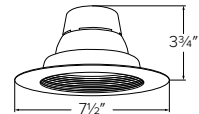

Medium Base Adapter Included