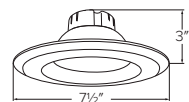

Medium Base Adapter Included